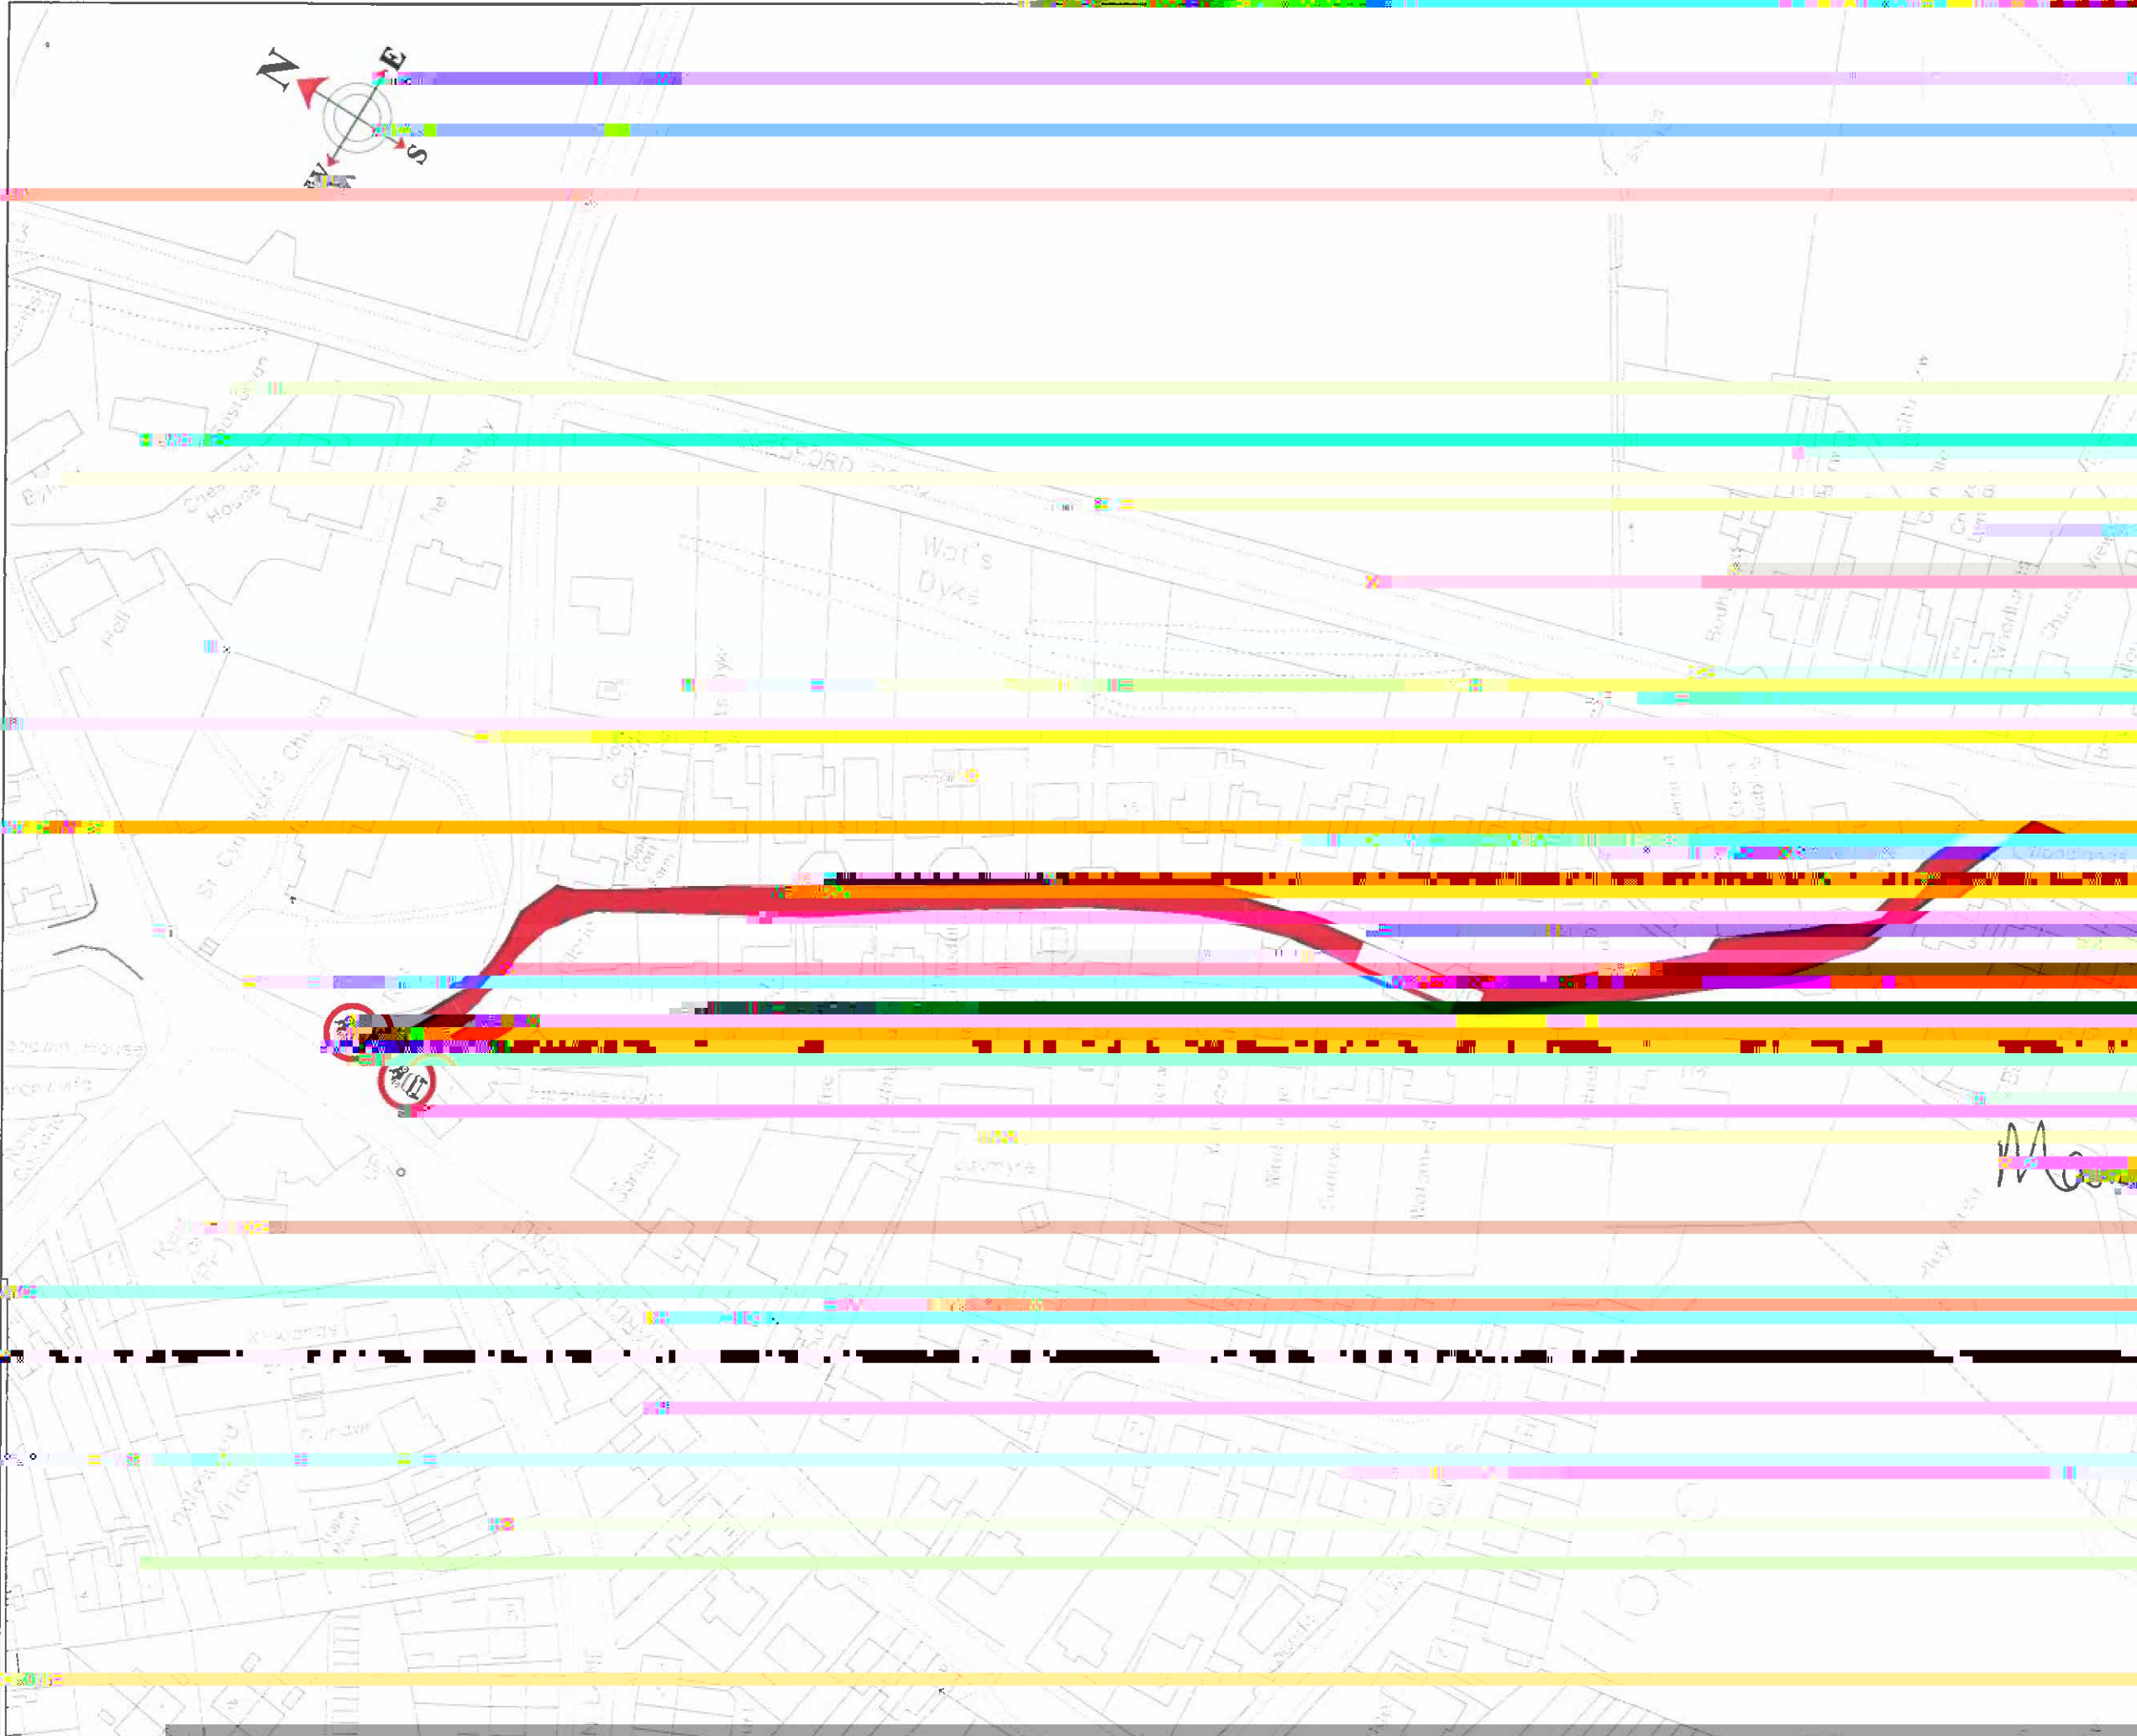

- KEY**
- Except for Access Prohibition of Driving
 - Ac eithr Gorchymyn Gyrru.
 - 1) All carriageway markings and signs have been specified in accordance with The Traffic Signs Regulations and General Directions 2016.

Marked

This map is reproduced from Ordnance Survey data. Ordnance Survey is the copyright owner. All rights reserved. It may be used for personal or internal use only. No other use is permitted without the express written permission of Ordnance Survey.

No.	Revision	Date	By
1	1	2021/01/22	JH

Sir Iwan Jones
Flintshire Council

ene

Safer Routes in the Community 2021/22

Kiln Lane
Hope

General Arrangement
(Sheet 1)

Flintshire County Council - Environment Directorate - County Hall, Mold, Clwyd

Checked by: JH/KS Date: January 2021 Sheet: 1 of 1
Scales at A0 Drawing No: PH/2021/001

1:1NTS **KILNLANEHOP**