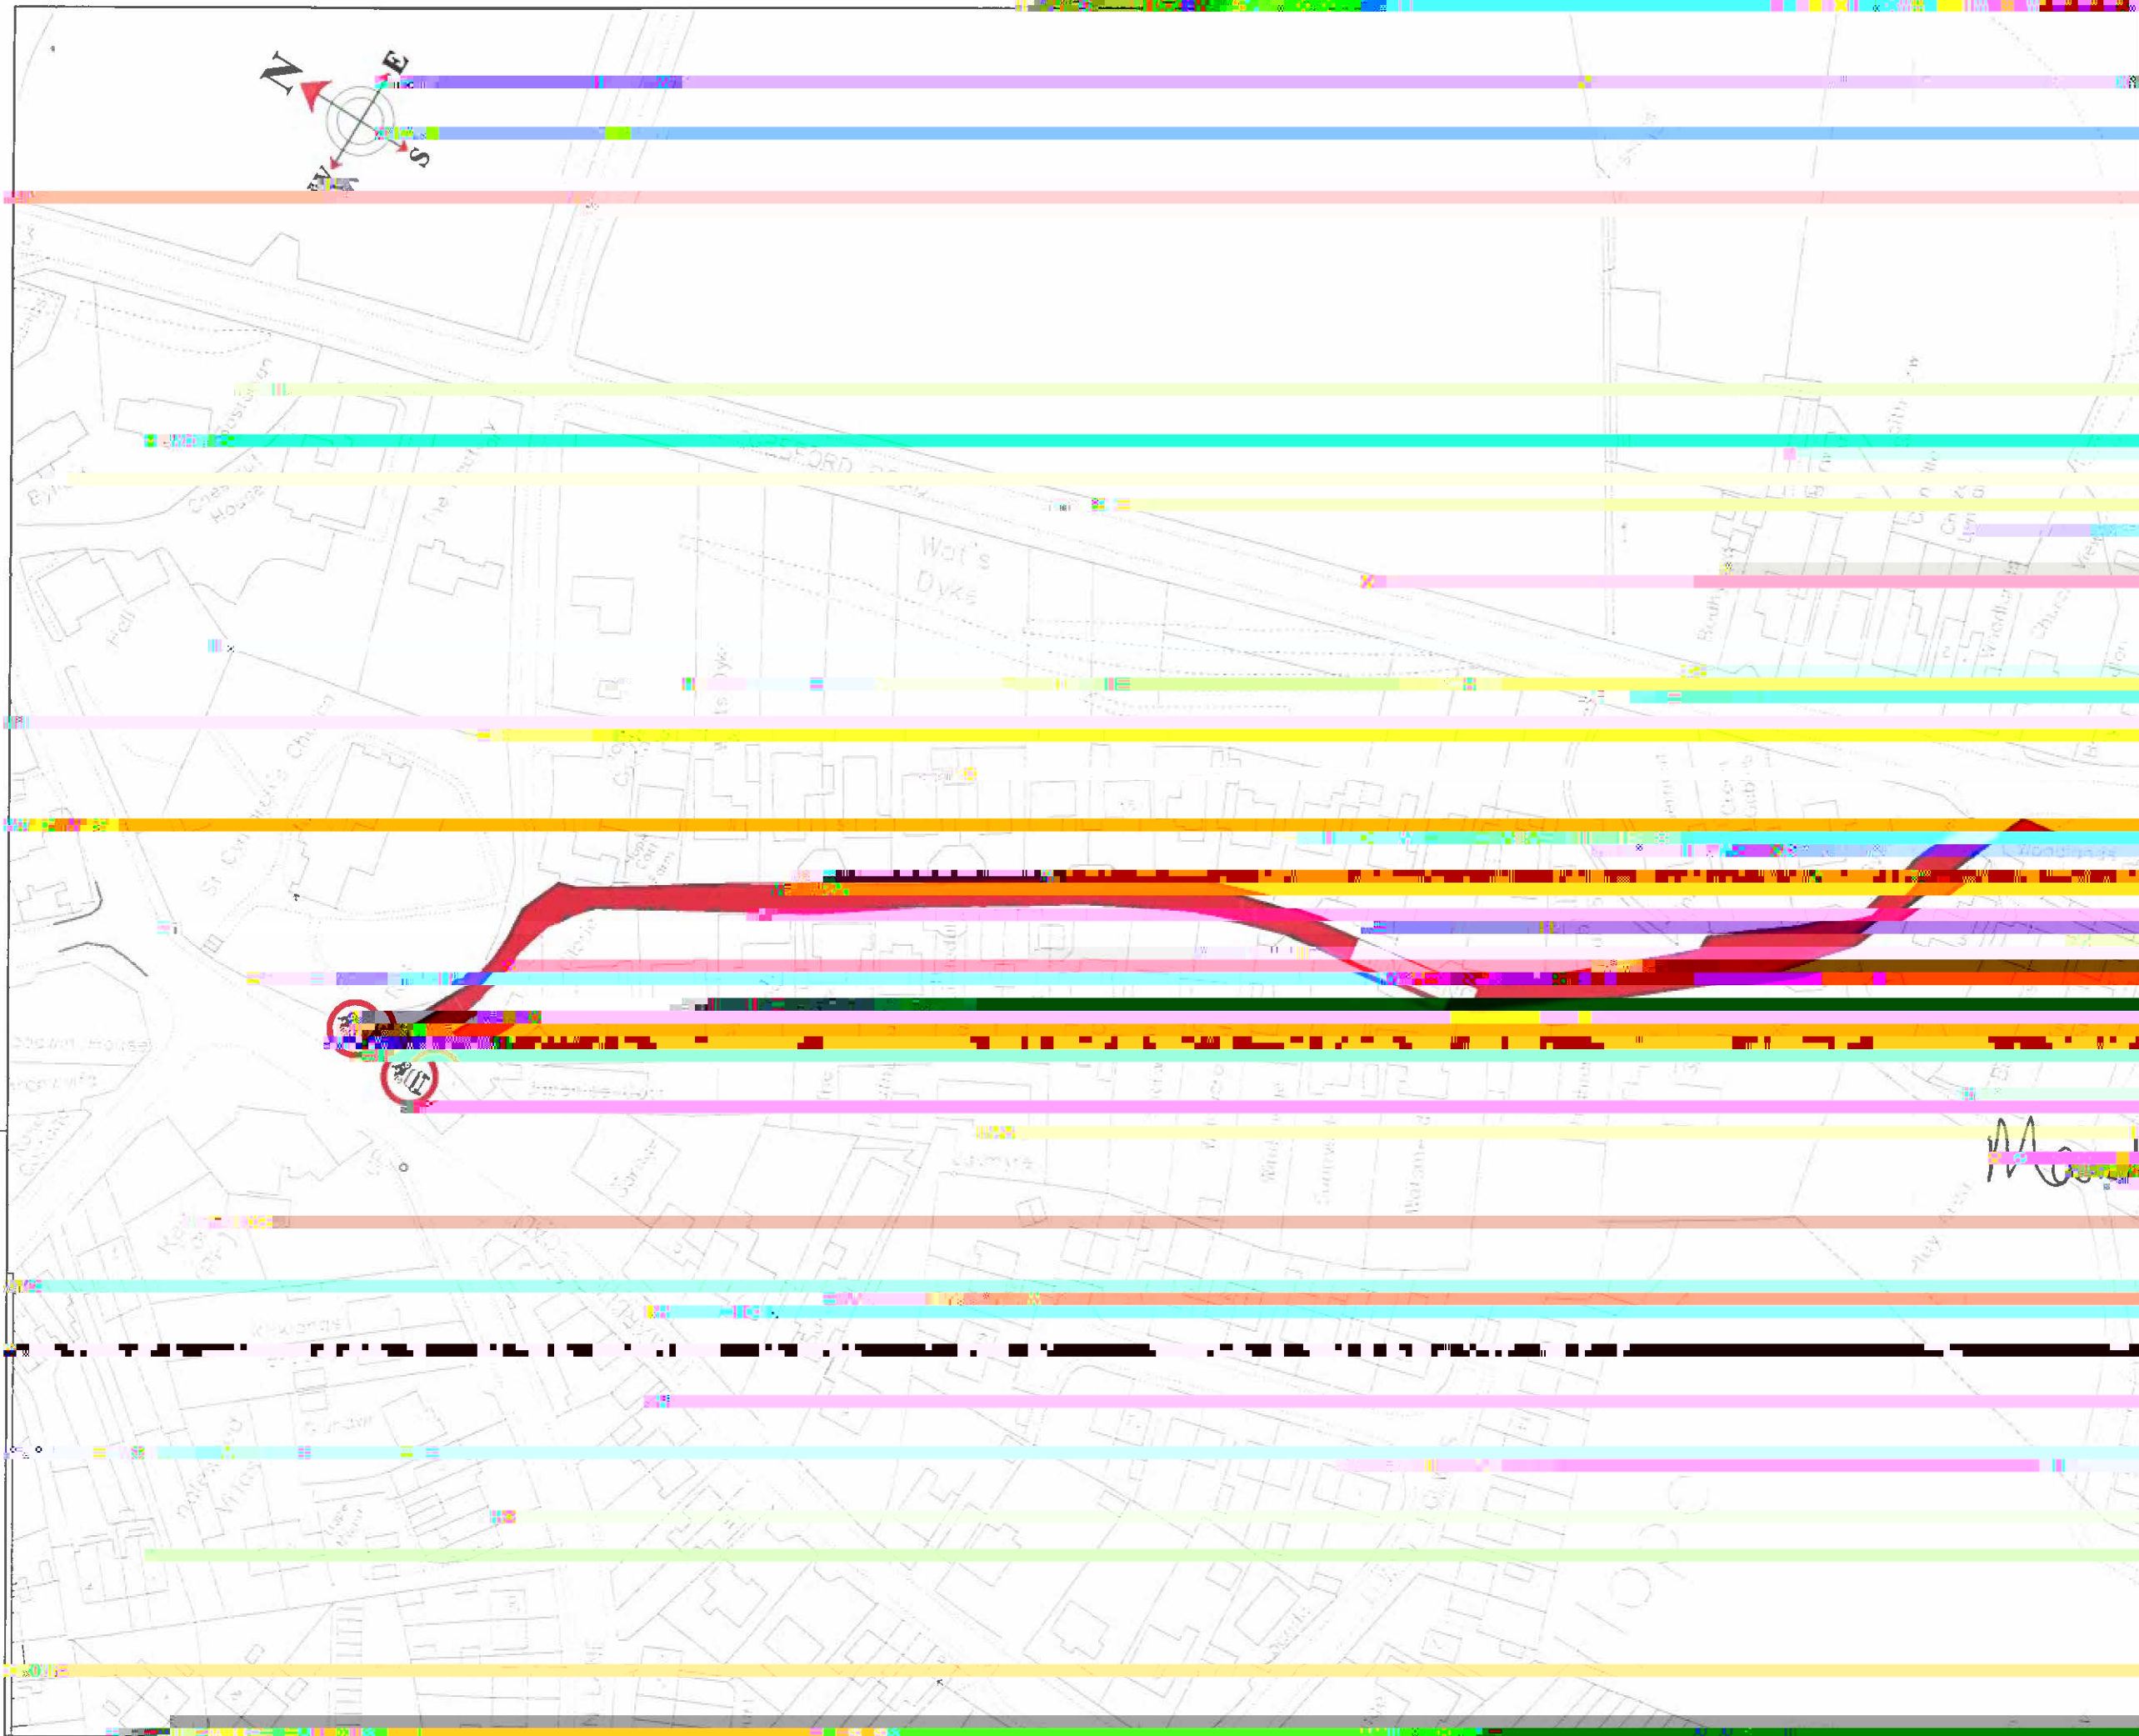

- KEY**
- Except for Access Prohibition of Driving
  - Ac eithr Gorchymyn Gyrru.
  - 1) All carriageway markings and signs have been specified in accordance with The Traffic Signs Regulations and General Directions 2016

*Marked*

This map is reproduced from Ordnance Survey  
Ordnance Survey on behalf of Flintshire Council  
may be reproduced in any form without the written permission of Flintshire Council

Flintshire Council  
COUNCIL  
COUNCIL

**Safer Routes in the Community**  
Kiln Lane  
Hopesay  
General Arrangement  
(Sheet 1 of 1)  
Flintshire County Council - Environment Directorate - County Hall, Mold, Clwyd  
Checked by: J. H. W. Date: January 2023 Sheet: 1 of 1  
Scale: 1:1000 Drawing No: PH/2022/001  
1:1000 **KILNLANEHOPESAY**